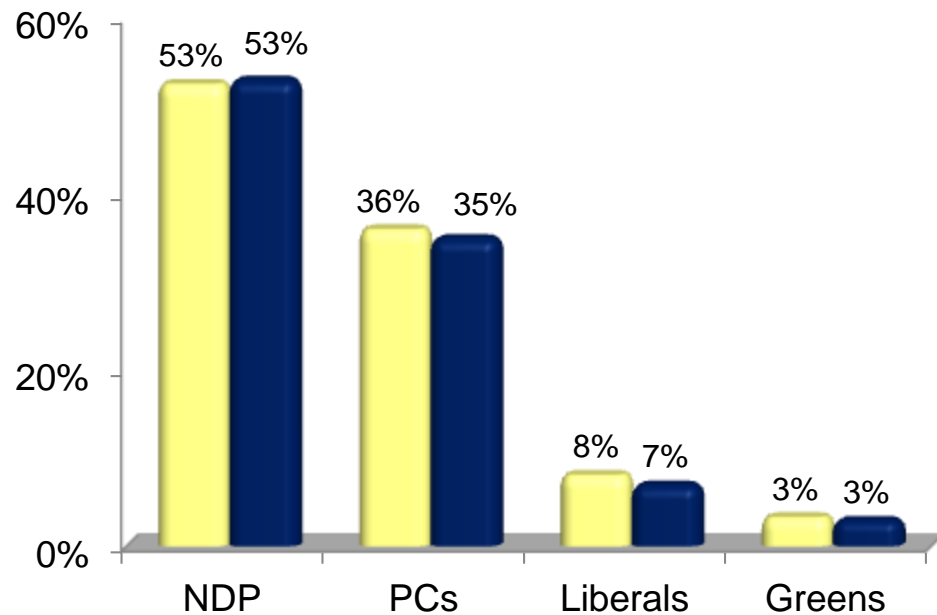

Probe Research Survey Results vs. Actual Election Night Results

■ Election Result ■ Probe Research Survey

- MANITOBA -

■ Election Result ■ Probe Research Survey

- WINNIPEG -

1. Election Manitoba – unofficial election results as of Oct. 5, 2011
2. Probe Research survey of 1,000 Manitoba adults conducted by telephone from Sept. 21-28, 2011