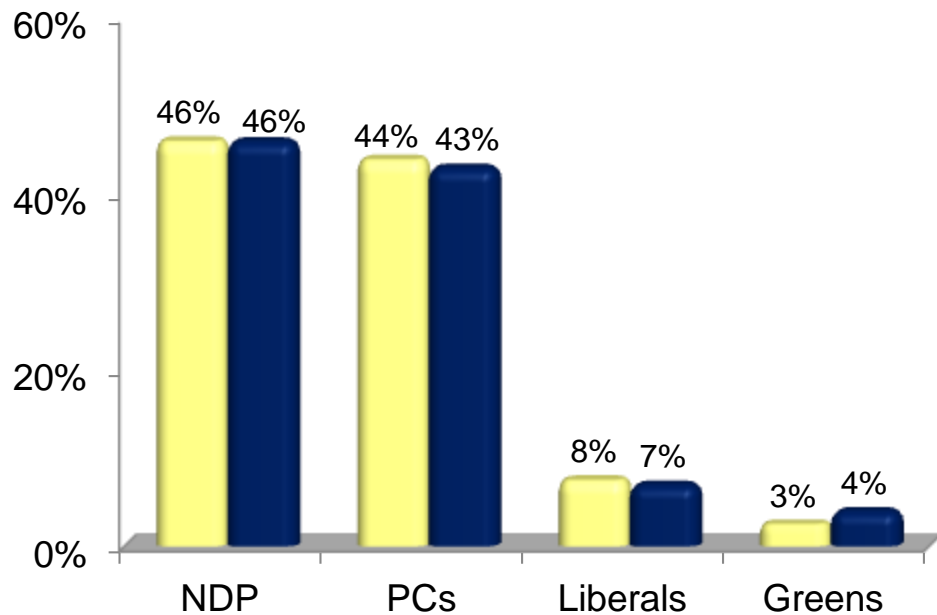

Probe Research Survey Results vs. Actual Election Night Results

■ Election Result ■ Probe Research Survey

- MANITOBA -

■ Election Result ■ Probe Research Survey

- WINNIPEG -

1. Election Manitoba – unofficial election results as of Oct. 5, 2011
2. Probe Research survey of 1,000 Manitoba adults conducted by telephone from Sept. 21-28, 2011